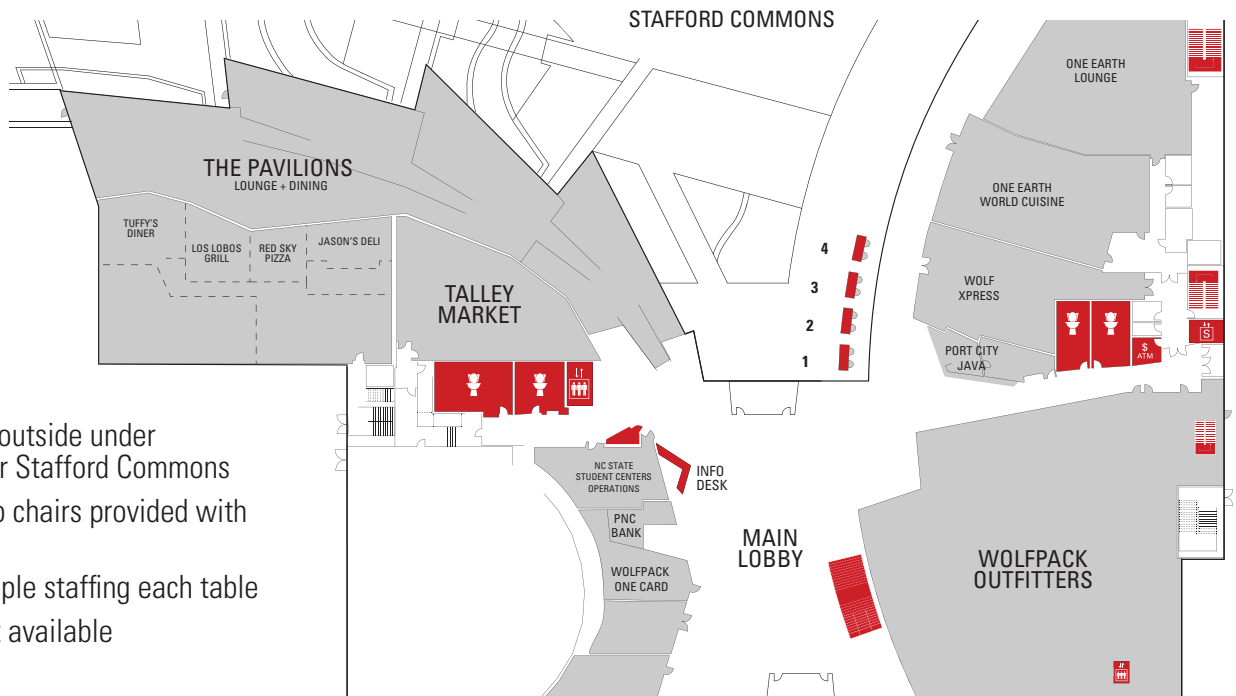

## TALLEY STUDENT UNION FALL 2020 INFO TABLE GUIDELINES

In order to continue providing a platform for promoting your organizations, causes, and events, we've made the following changes to prioritize Protecting the Pack while tabling at Talley Student Union this semester:

### LOCATION

- Now located outside under overhang near Stafford Commons
- Table and two chairs provided with reservation
- Limit two people staffing each table
- Rain sites not available